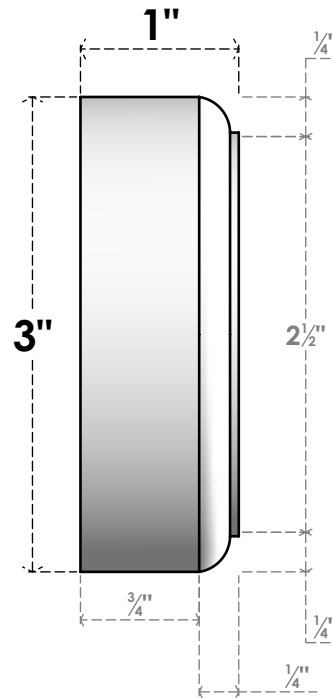

ROSP030X030X100GRY14

3"W X 3"H X 1"P STANDARD GRAYSON SPIRAL ROSETTE WITH ROUNDED EDGE, ARCHITECTURAL GRADE PVC

FRONT

SIDE

EKENA MILLWORK
2300 WEST MAIN ST.
CLARKSVILLE, TX 75426
TOLL FREE: 866-607-0453
WWW.EKENAMILLWORK.COM

NOTES

1. INSTALLATION TO BE COMPLETED IN ACCORDANCE WITH MANUFACTURER'S SPECIFICATIONS.
2. DRAWING MAY NOT BE TO SCALE
3. THIS DRAWING IS INTENDED FOR DESIGN AND PLANNING PURPOSES ONLY.
4. ALL INFORMATION CONTAINED HEREIN WAS CURRENT AT THE TIME OF DEVELOPMENT BUT MUST BE REVIEWED AND APPROVED BY THE PRODUCT MANUFACTURER TO BE CONSIDERED ACCURATE.
5. ARCHITECTURAL GRADE PVC PRODUCTS ARE MADE FROM EXPANDED CELLULAR PVC AND COME NATURALLY WHITE BUT MAY BE PAINTED