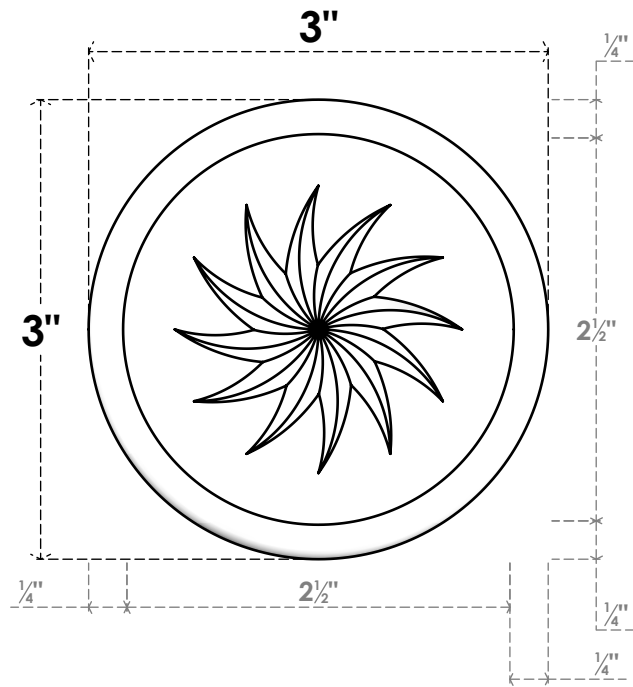

ROSP030X030X100GRY14

3"W X 3"H X 1"P STANDARD GRAYSON SPIRAL ROSETTE WITH ROUNDED EDGE, ARCHITECTURAL GRADE PVC

FRONT

SIDE

EKENA MILLWORK
2300 WEST MAIN ST.
CLARKSVILLE, TX 75426
TOLL FREE: 866-607-0453
WWW.EKENAMILLWORK.COM